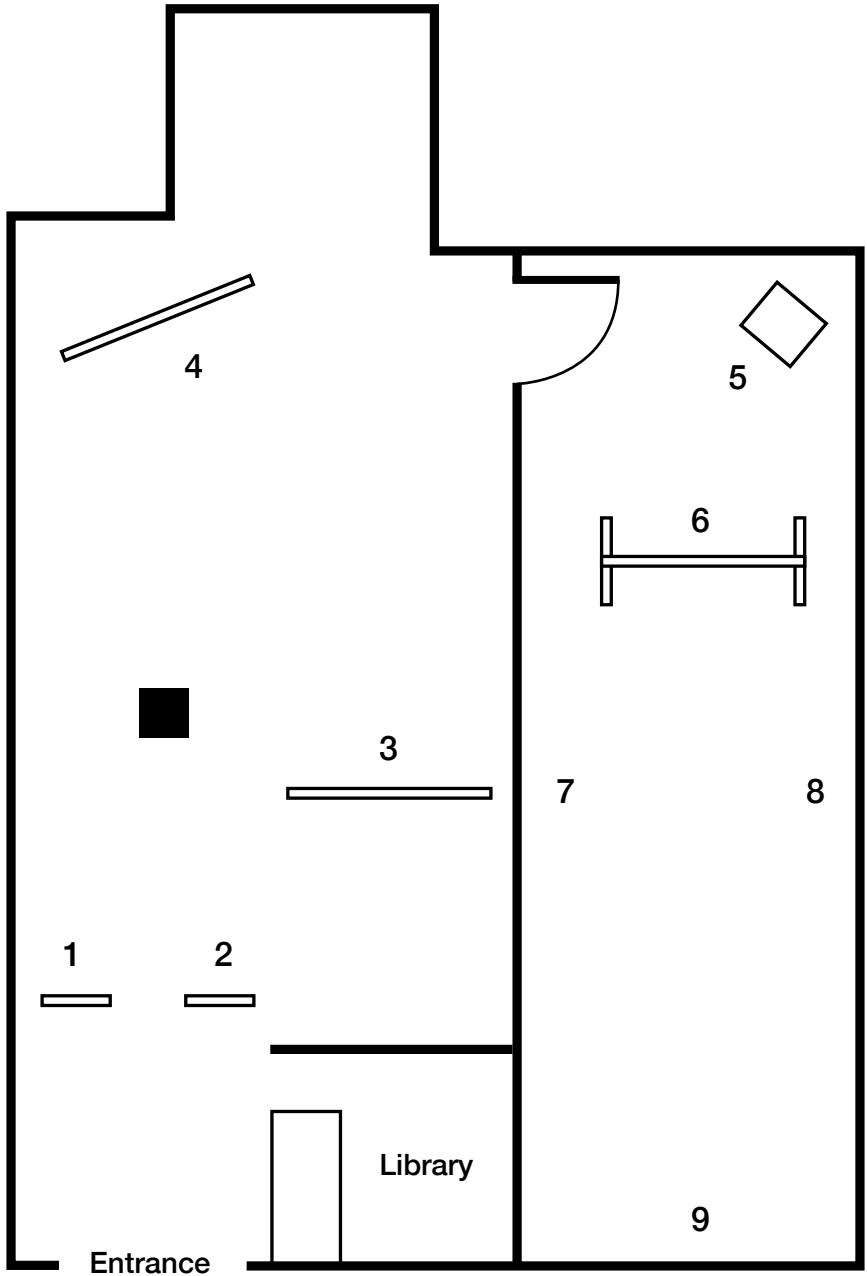

**Exhibition talk with Jamie Hanton and Grace Crothall:
Wednesday 3 March, 5:30pm**

Grace Crothall's *Shelter House* draws on an atmosphere, material textures and sounds familiar to the artist from growing up in the charismatic pentecostal movement in the 90s. The installation takes its name from a worship song of the era, which plays intermittently in the space. Crothall explores the interplay between born-again adult and child-like states within this community of belief, dividing the gallery space in two, and editing together text and design associated with her experiences of that time. Central to the project are pre-Pixar pop cultural films and biblical narratives such as Jonah and the whale, as well as Children's Church teaching resources, where fantastical, uncanny and moral themes intersect with allusions to the body. References to the gut—medical, scientific, metaphorical—underpin the installation as a whole, suggesting the ongoing metabolism of, and filtering through belief systems entered in childhood.

Shelter House by Grace Crothall

WORK LIST

- 1 Grace Crothall, *Untitled*, 2021
Pull up banner stand, 1980 x 850mm
- 2 Grace Crothall, *Untitled*, 2021
Pull up banner stand, 1980 x 850mm
- 3 Grace Crothall, *Untitled*, 2021
Vinyl banner, 1950 x 2440mm
- 4 Grace Crothall, *Untitled*, 2021
Vinyl banner, 1950 x 2440mm
- 5 Grace Crothall, *Jonah's story*, 2021
CRT TV, baby monitor, and monitor wheel plinth
- 6 Grace Crothall, *Untitled*, 2021
841 x 1189mm
- 7 Grace Crothall, *Untitled*, 2021
8 x children's Bible colouring in sheets, 841 x 638mm
- 8 Grace Crothall, *Untitled*, 2021
12 x object lesson posters, 841 mm x 594 mm
- 9 Grace Crothall, *Key Features (endoscopic findings)*, 2021
1118 x 1500mm