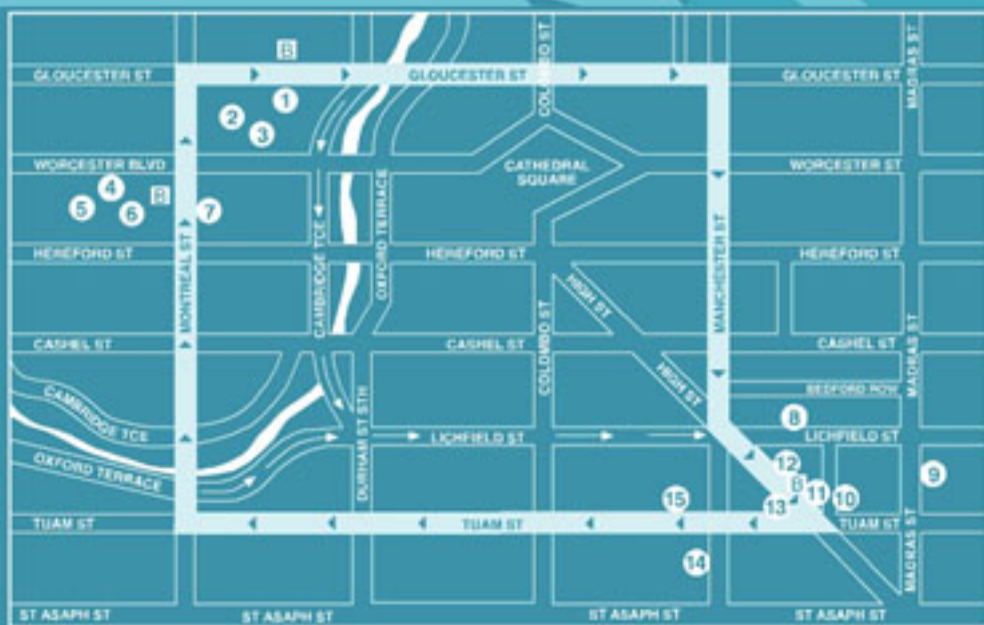

ARTATTACK

ONE NIGHT 15 GALLERIES 23 EXHIBITIONS

WEDNESDAY 27 JULY 2005 FROM 5-8PM
FREE ENTRY FREE BUS

KEY

- | | | | |
|---|---------------------------------------------------------------------|----|---------------------------------------------------------------------------|
| 1 | The Centre of Contemporary Art
66 Gloucester Street | 9 | NG Gallery
212 Madras St |
| 2 | Christchurch Art Gallery
Cnr Worcester Blvd & Montreal St | 10 | The High Street Project
1st Floor, Lichfield Ln (off Poplar Ln) |
| 3 | Form Gallery
ChCh Art Gallery 49 Worcester Blvd | 11 | Inform Contemporary Jewellery
158 High St |
| 4 | Cloisters Gallery
Nth Quad The Arts Centre | 12 | Jonathan Smart Gallery
160 High St |
| 5 | SoFA Gallery
Nth Quad, The Arts Centre | 13 | The Physics Room
L2, 209 Tuam St |
| 6 | Salamander Gallery
Sth Quad, The Arts Centre | 14 | 64 Zero 3
117 Manchester St |
| 7 | The Arthouse
292 Montreal St | 15 | Campbell Grant Galleries
191 Tuam St |
| 8 | Allegory Art Gallery
113 Lichfield St | B | BUS STOP |